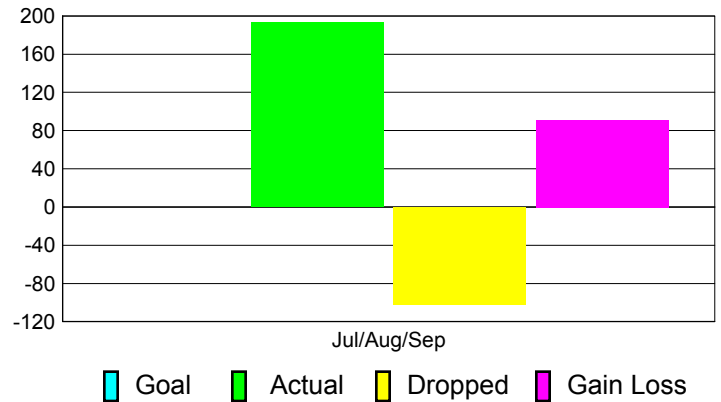

### YTD Status Quo Clubs 2012-2013

Status Quo Clubs Compared to Status Quo Members

## MEMBERSHIP

**Membership Results**  
2012-2013

**Membership**  
2011-2012

Month	Net Memb Goal	Actual New Memb	Actual Dropped Memb	Gain/Loss of Memb	Gain/Loss of Memb
Jul/Aug/Sep		193	-102	91	-81
<b>Totals</b>		<b>193</b>	<b>-102</b>	<b>91</b>	<b>-81</b>

### Membership Results 2012-2013

Goal, New, Dropped, Gain/Loss

### Comparison of Membership Gain/Loss

Current Year Compared to the Previous Year