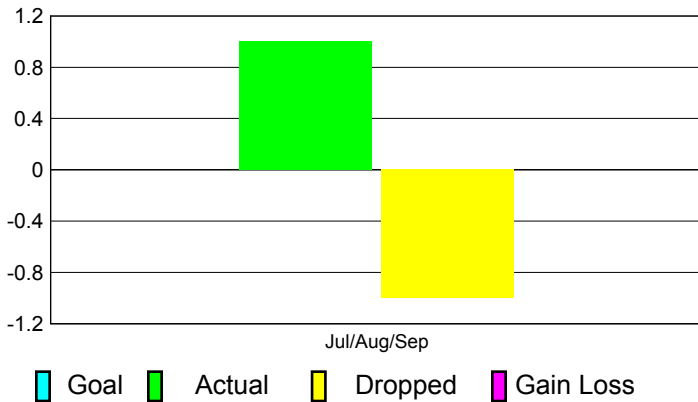

## CLUBS

**Club Results**  
2012-2013

**Clubs**  
2011-2012

Month	New Club Goal	Actual New Clubs	Actual Dropped Clubs	Gain/Loss of Clubs	Gain/Loss of Clubs
Jul/Aug/Sep		1	-1	0	0
<b>Totals</b>		<b>1</b>	<b>-1</b>	<b>0</b>	<b>0</b>

### Club Results 2012-2013

Goal, New, Dropped, Gain/Loss

### Comparison of Club Gain/Loss

Current Year Compared to the Previous Year