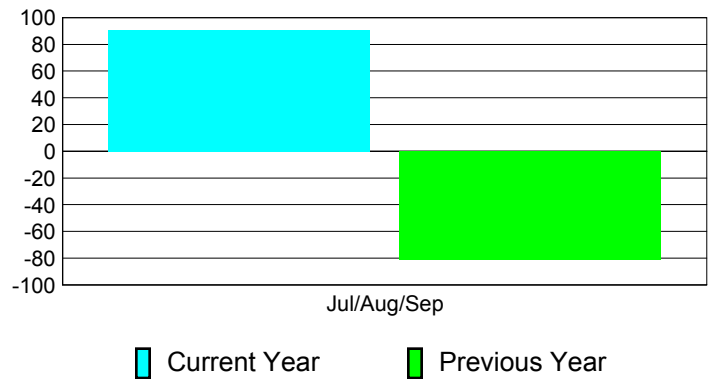

Comparison of Membership Gain/Loss

Current Year Compared to the Previous Year